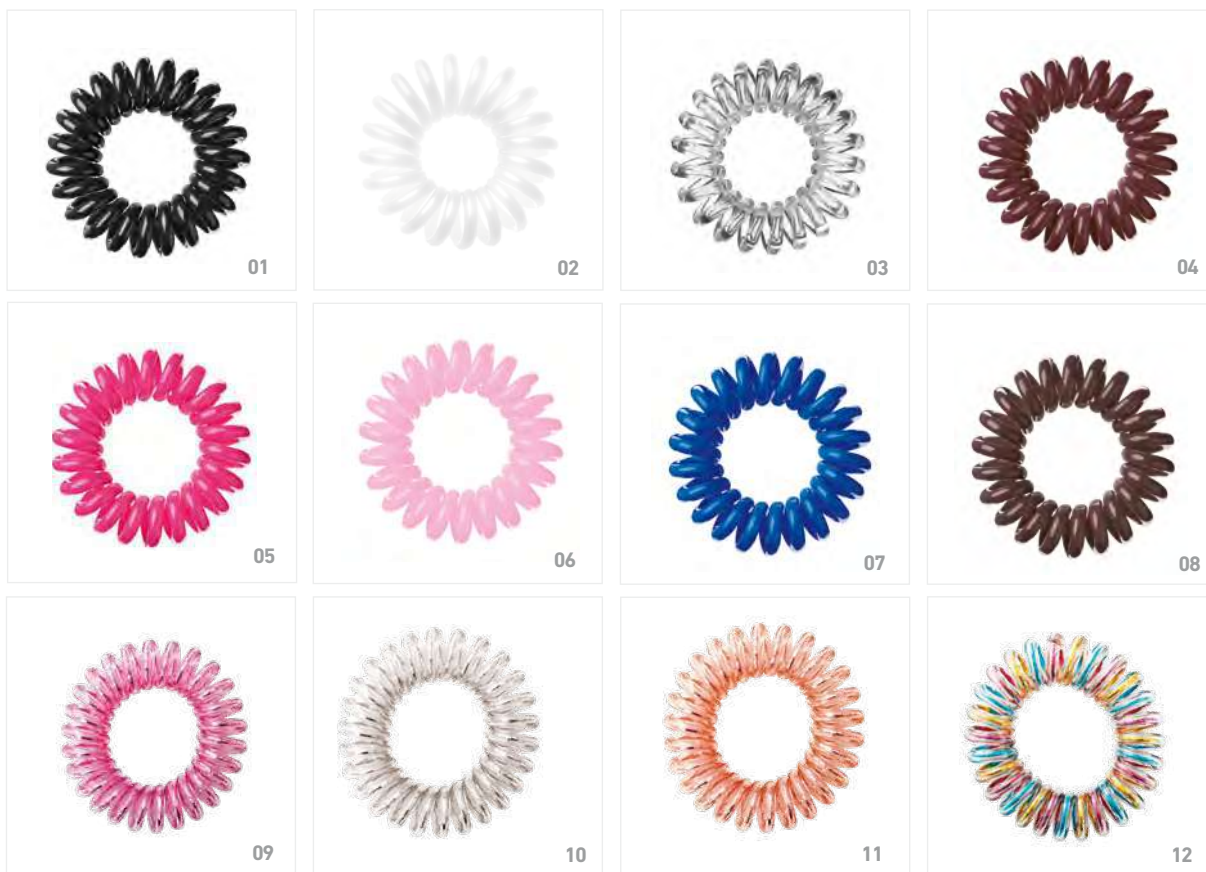

Bobbles Hair Band

Los coileteros Bobbles Hair Band, no dañan el cabello y no dejan marcas. Garantizan una sujeción duradera y sin presión, evitando dolores en el cuero cabelludo.

The Bobbles Hair Band do not damage the hair and leave no marks. They guarantee a lasting and pressure-free grip, avoiding pain in the scalp.

BOBBLES HAIR BAND · Coileteros invisibles · Invisible hair bands

Pack 3 uds.

P.V.P. ▶ **1,20€**

UNIT. 1 BOX. 48

01_Negro
Black
BFUTI40670

05_Rosa
Pink
BFUTI40676

09_Rosa con filamento
Pink with color filament
BFUTI42988

02_Blanco
White
BFUTI40671

06_Rosa pastel
Light pink
BFUTI40972

10_Plata con filamento
Silver with color filament
BFUTI42989

03_Transparente
Transparent
BFUTI40672

07_Azul oscuro
Dark blue
BFUTI42252

11_Bronce con filamento
Bronze with color filament
BFUTI42990

04_Marrón oscuro
Dark brown
BFUTI40673

08_Marrón
Brown
BFUTI42254

12_Arcoíris con filamentos de colores. Arcoiris with color filament. BFUTI42991