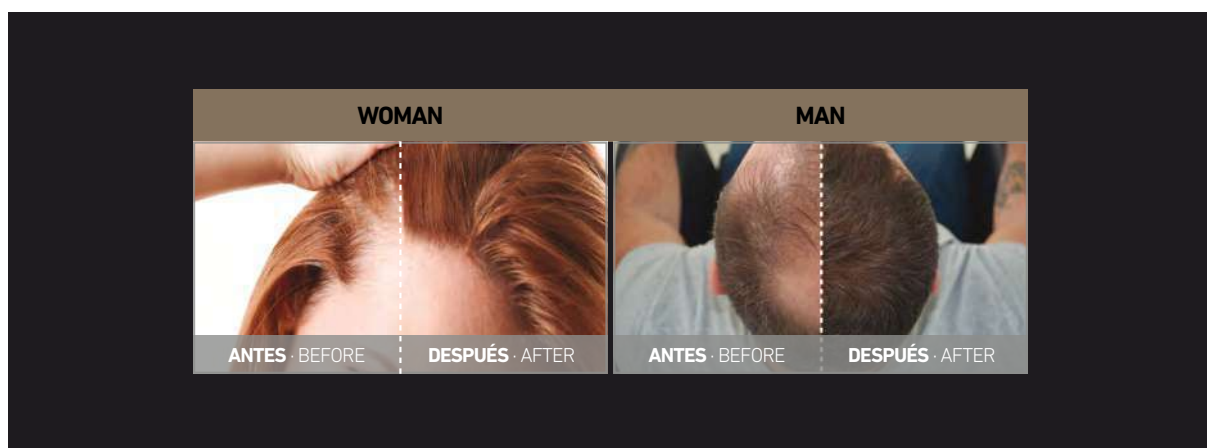

APPLY FIBERS
Aplicador de fibras capilares · Hair fiber applicator

BFEXT43430

P.V.P. ► **9,90€**

UNIT. 1 BOX. 200

SPRAY FIBERS
Aplicador de fibras capilares · Hair fiber applicator

BFEXT44096

P.V.P. ► **15,35€**

UNIT. 1 BOX. 100