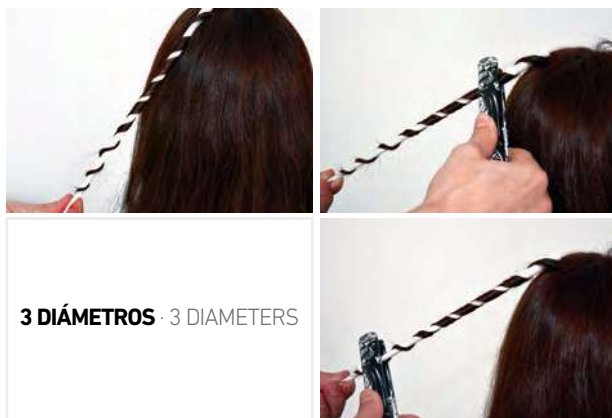

STICK CURLER · Set 3 palitos rizadores · Set of 3 curler sticks

BFFOR42266

P.V.P. ▶ **8,90€**

UNIT. 1 BOX. 36