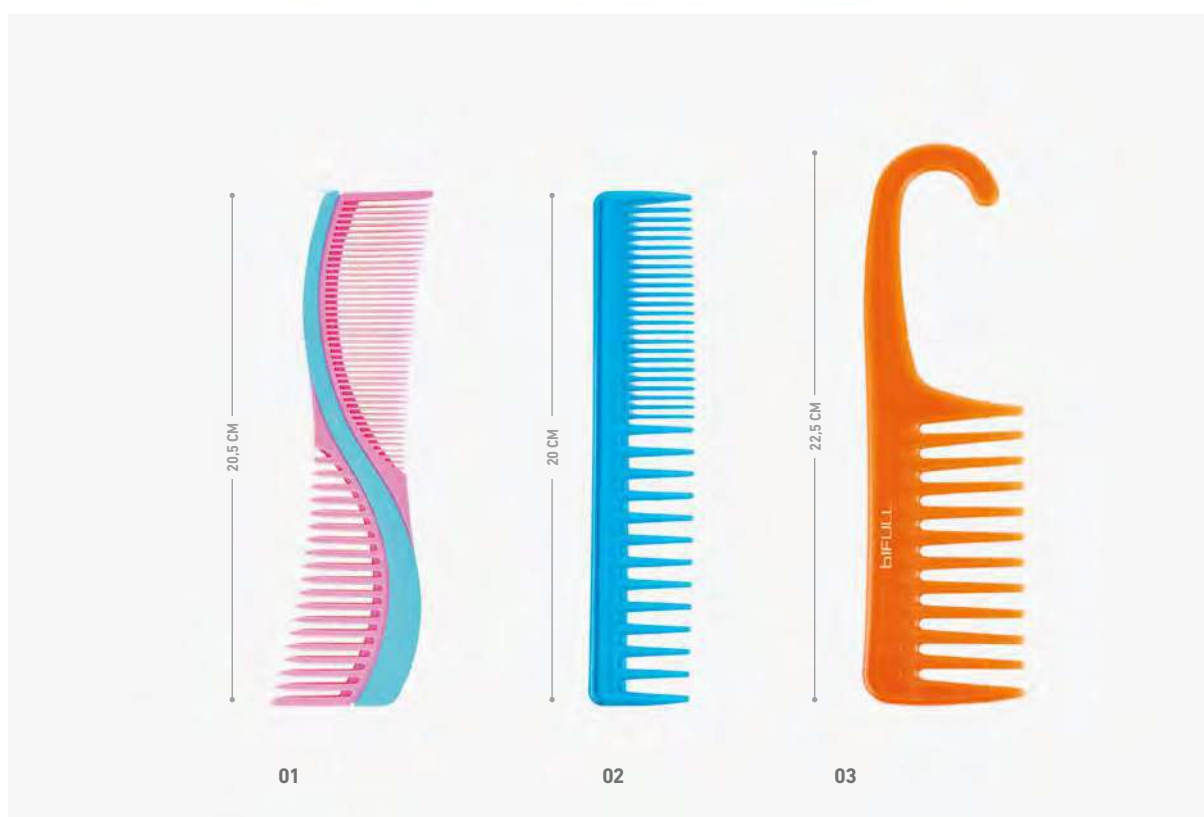

Bote 12 uds.

01_ Peine ergonómico corte doble púa
Ergonomic cutting comb with double bristles
BFPEI42741

P.V.P. ▶ **13,95€**

UNIT. 1 BOX. 6

Bote 24 uds.

02_ Peine corte doble púa
Cutting comb with double teeth
BFPEI42825

P.V.P. ▶ **16,30€**

UNIT. 1 BOX. 6

Bote 12 uds.

03_ Peine con gancho especial ducha
Comb with special hook for shower
BFPEI42824

P.V.P. ▶ **19,25€**

UNIT. 1 BOX. 6