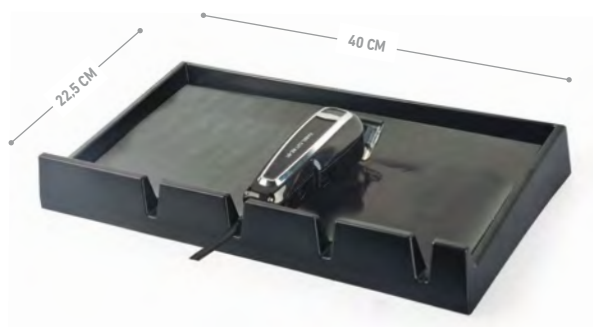

BARBER TRAY BLACK · ZZACC44200

P.V.P. ▶ **17,15€**
UNIT. 1 BOX. 24

Bandeja para 4 máquinas de corte
Tray for 4 Hair clipper