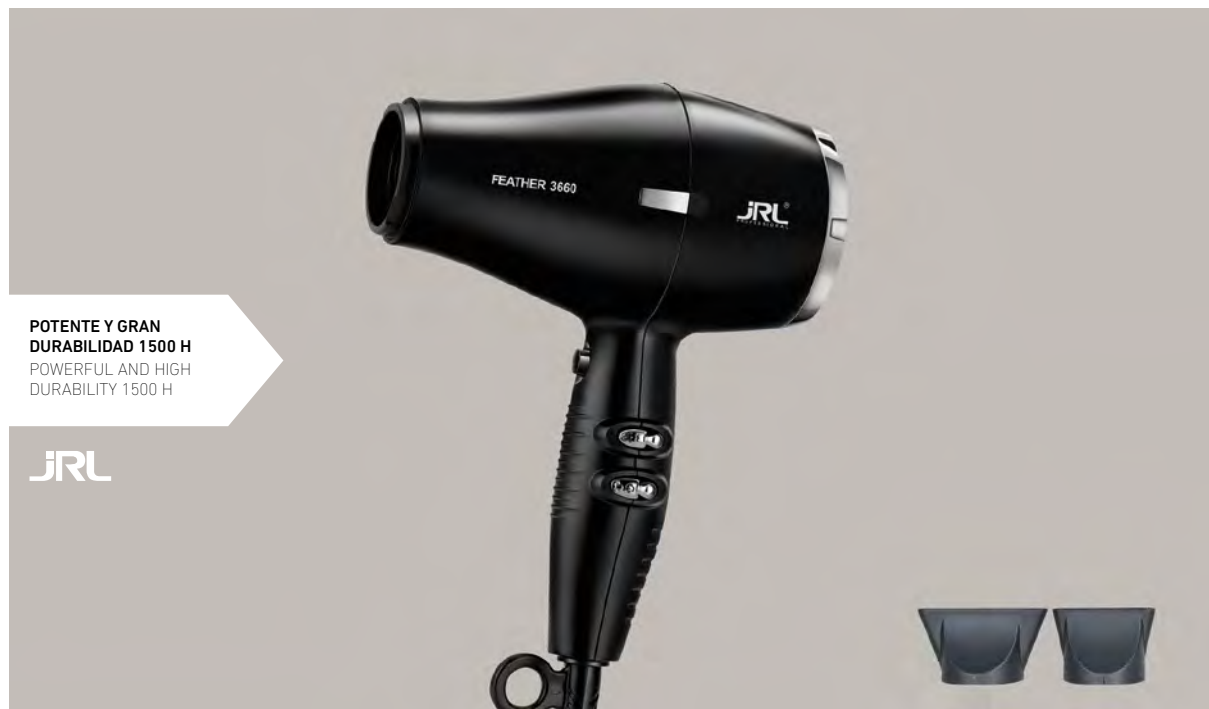

Ergonomic, compact and lightweight hairdryer. Its silent motor (77 decibel) and its light weight of only 390 g make it very comfortable to use. It is very light and easy to handle, allowing you to make fast and effective movements easily.

- Power: 1.650 - 1.950 W.
- Weight: 390 g. (Super light).
- Wire: 3.5 m.
- Noise levels: 77 dB.
- Temperature: 50 - 115 °C.
- DC motor. / 15.100 r.p.m.
- Air flows: 65 m³/h.
- Voltage: 220 - 240 V.
- Frequency: 50/60 Hz.
- 2 speeds, 3 temperatures.
- Warm air button.

Feather 3.660

SECADOR IÓNICO PROFESIONAL · PROFESSIONAL HAIR DRYER

P.V.P. ► 67,50€

FEATHER 3.660 WHITE · PBSEC36194 // FEATHER 3.660 BLACK · PBSEC36198

UNIT	BOX
1	12

POTENTE Y GRAN
DURABILIDAD 1500 H
POWERFUL AND HIGH
DURABILITY 1500 H