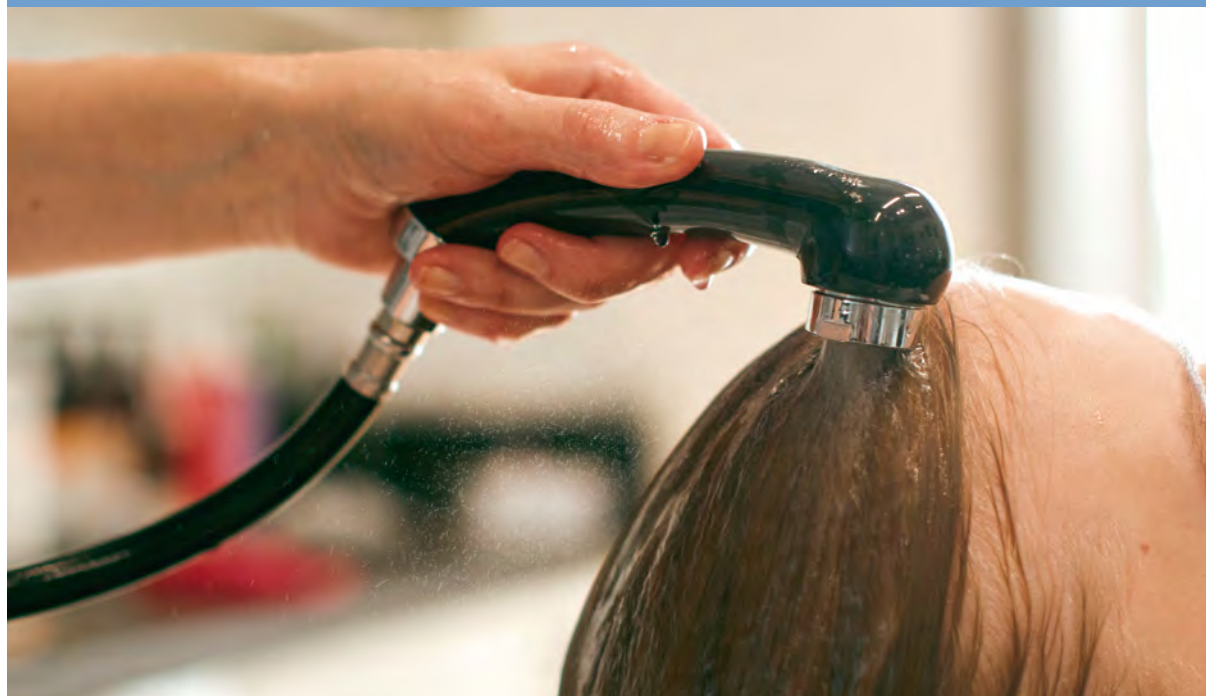

White reception desk for hairdressing and beauty salon. Designed with tempered glass top, internal auxiliary shelf, laminated MDF wood and adjustable stops.

WASH
POINT // **LAVACABEZAS**

Adara

ADARA · LAVACABEZAS · WASH POINT