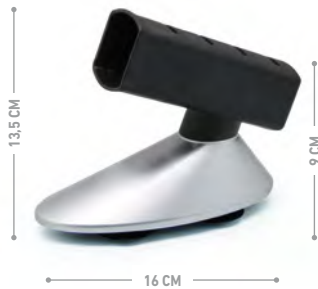

SUPPORT HS · BFACC41298

P.V.P. ▶ **4,90€**

UNIT. 1 BOX. 20

SopORTE plancha · Hair straightener support